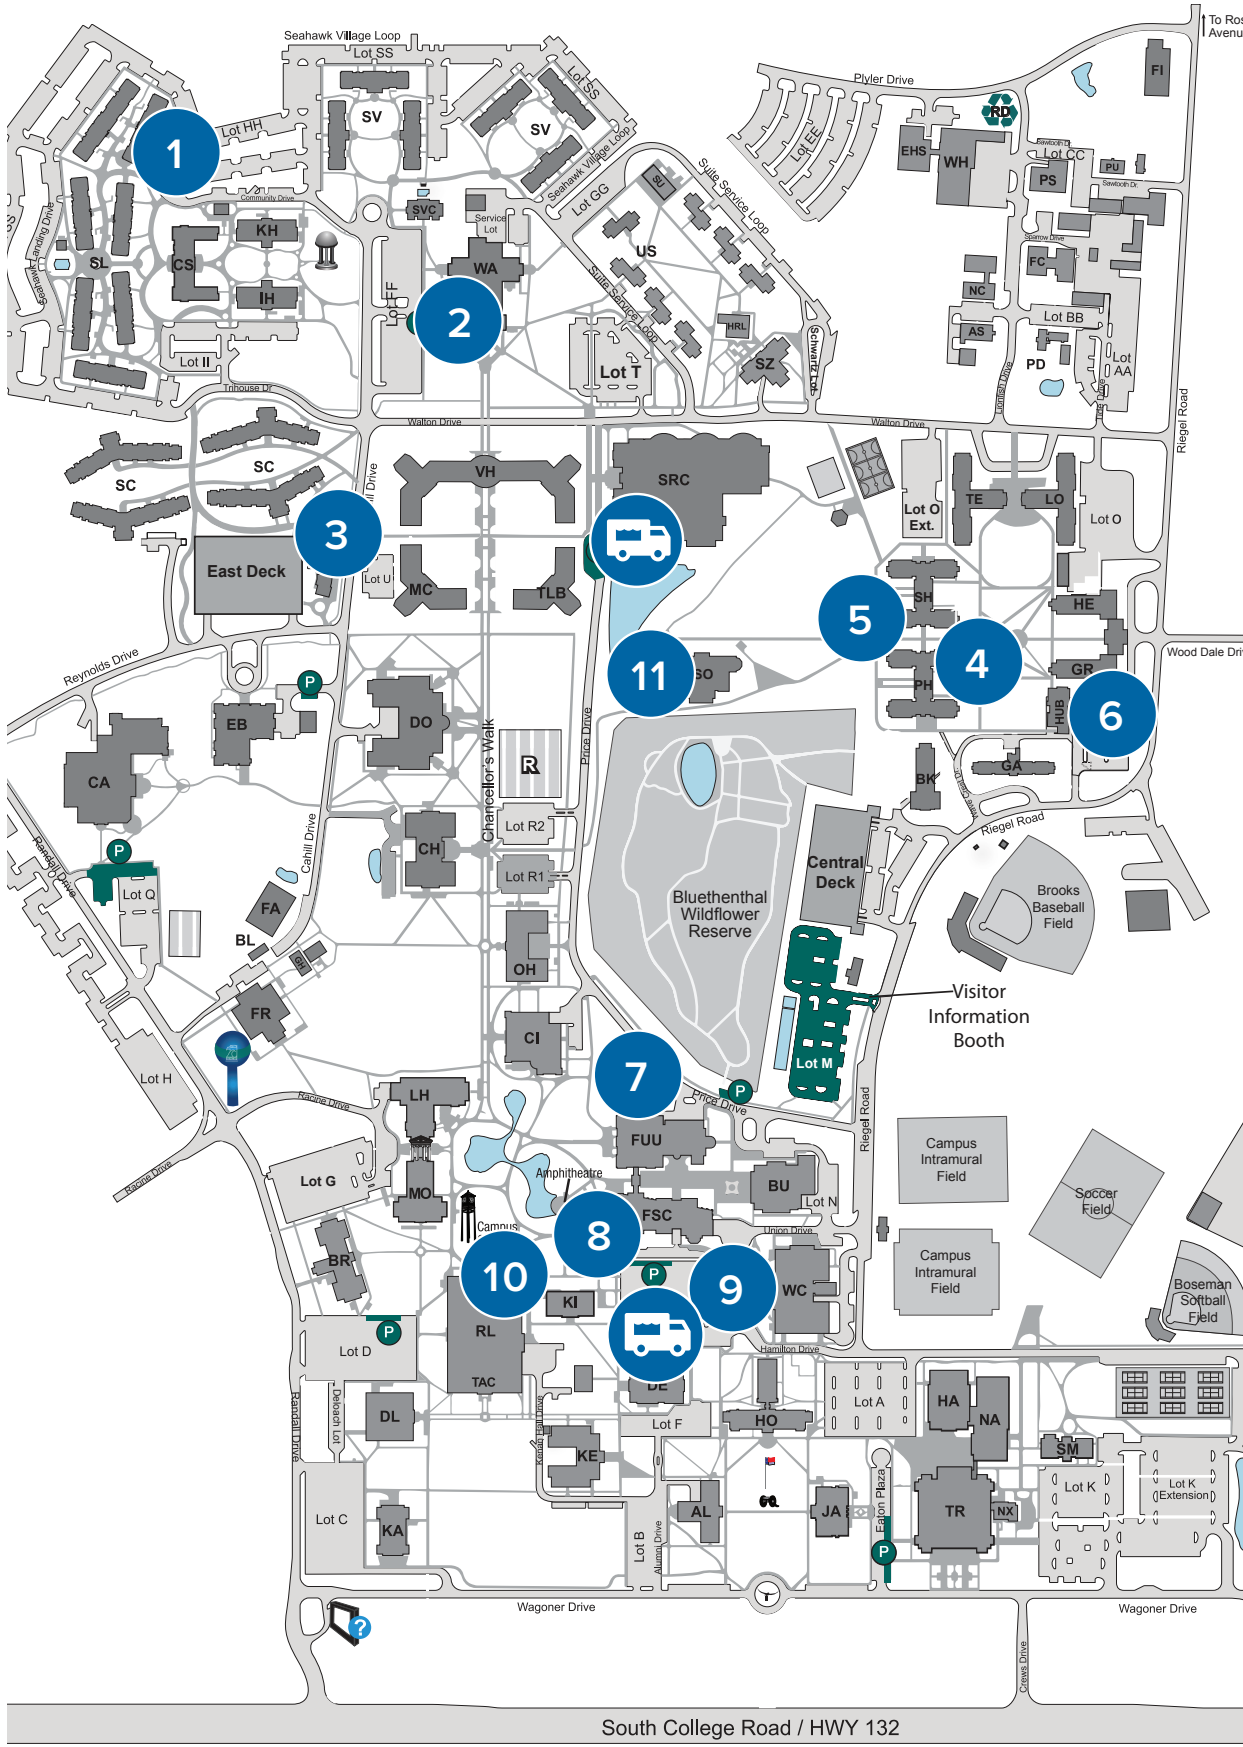

FALL 2024 UNCW DINING LOCATIONS

1

SEAHAWK LANDING
Market 47 @ The Landing

2

WAGONER DINING HALL

3

SHOPS AT THE CROSSING
Dunkin' Donuts ↔
Market 47 @ The Crossing

4

PELICAN HALL
Market 47 @ Pelican

5

SANDPIPER HALL
Tap Tea Bar ↔

6

THE HUB
Mooyah ↔
Starbucks

7

FISHER UNIVERSITY UNION
Panda Express ↔
Market 47 @ The Union
Chick-fil-A ↔
Subway ↔
Hawks Nest
Heirloom ↔
Shaka Taco ↔
Tacklebox Kitchen ↔
Alpaca Chicken ↔

8

FISHER STUDENT CENTER
Einstein Bros Bagel ↔

9

WARWICK CENTER
Dub's Cafe

10

RANDALL LIBRARY
Port City Java ↔
Market 47 @ The Link

11

THE SHORE

FOOD TRUCK LOCATION
Schedule Varies

LOCAL HIGHLIGHTS

Shaka Taco
Tacklebox Kitchen
Wild Blue

Tap Tea Bar
Alpaca Chicken

Teal Meal Option Available ↔